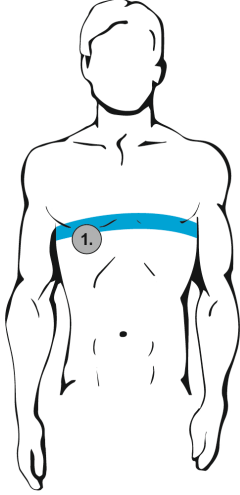

KONFEKTIONSGRÖSSEN PRALLSCHÜTZWESTEN/ SIZE CHART IMPACT & COMP VESTS				
EU Sizes	max. Gewicht in kg/ max. weight in kg	max. Gewicht in lbs/ max. weight in lbs	max. Brustumfang in cm/ max. chest circumference in cm (1)	max. Brustumfang in inches/ max. chest circumference in inches (1)
Impact 3.0 Vest Men		Armour 4.0 Vest		
Impact Vest Pro Men		Core Vest Men		
XS	63	138,6	88	34 1/2 "
S	70	154,0	92	36 1/4 "
M	76	167,2	96	37 3/4 "
L	82	180,4	100	39 1/2 "
XL	88	193,6	104	41 "
XXL	92	202,4	108	42 1/2 "

KONFEKTIONSGRÖSSEN PRALLSCHÜTZWESTEN/ SIZE CHART IMPACT & COMP VESTS				
EU Sizes	max. Gewicht in kg/ max. weight in kg	max. Gewicht in lbs/ max. weight in lbs	max. Brustumfang in cm/ max. chest circumference in cm (1)	max. Brustumfang in inches/ max. chest circumference in inches (1)
Impact 3.0 Vest Women		Impact Vest Pro Women		
Impact Vest Pro Women		Core Vest Women		
XS	50	110	86	33 3/4 "
S	55	121	90	35 1/2 "
M	60	132	94	37 "
L	65	143	98	38 1/2 "
XL	70	154	102	40 1/4 "